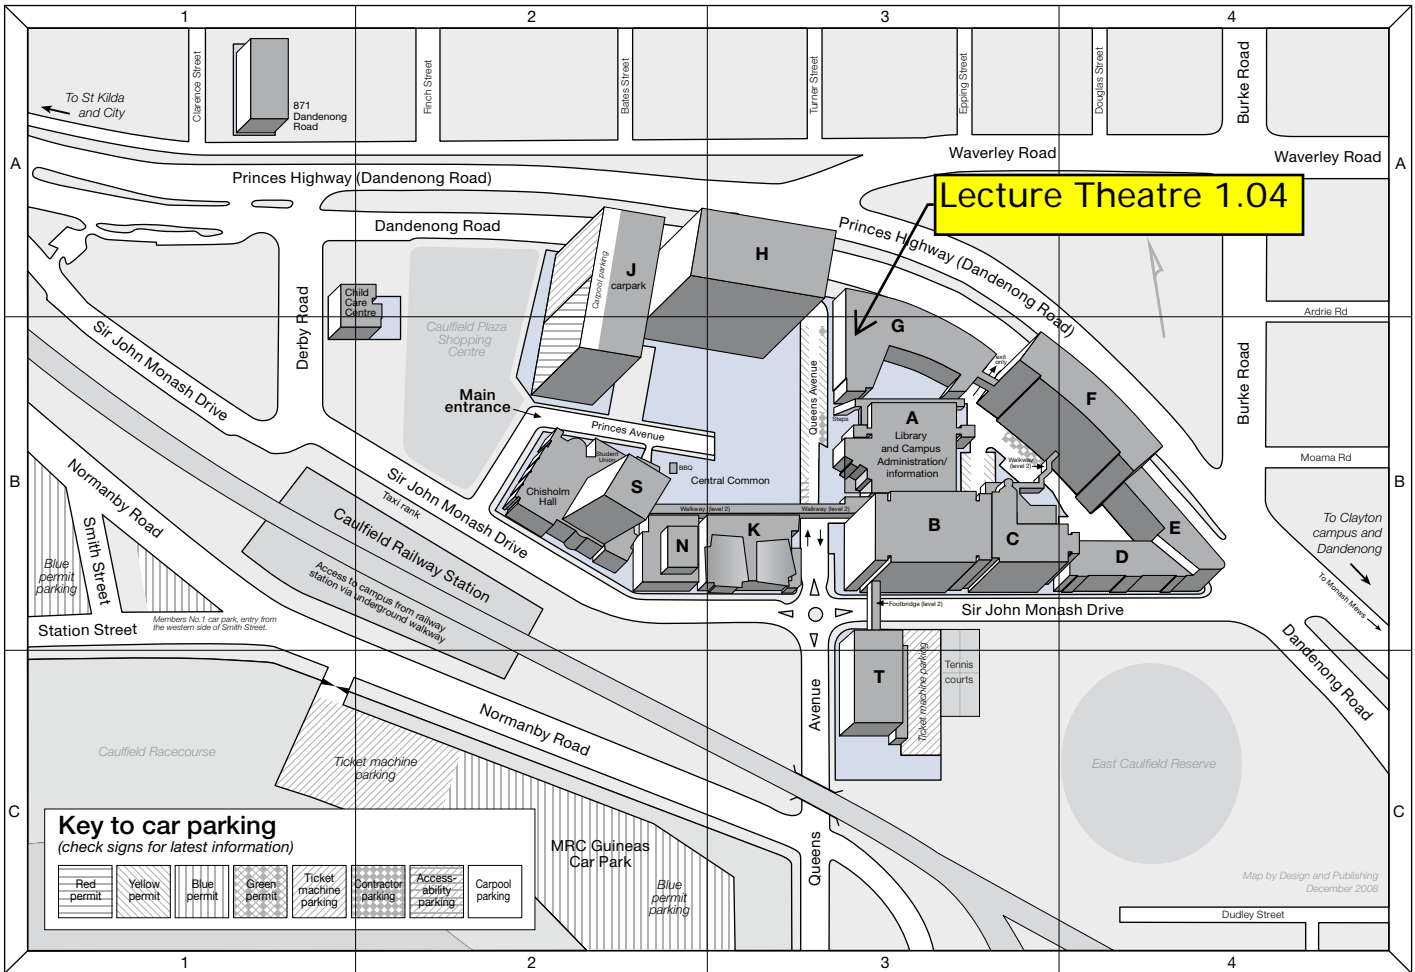

Monash University Caulfield campus

Building index

Academic Director B3	A	Humanities, Communications and Social Sciences B3	B	Reception B3	A	By bus: Bus Route 624 – Kew, Auburn Railway Station, Caulfield Railway Station, Chadstone Shopping Centre, Holmesglen Institute of TAFE, Oakleigh Railway Station. Bus Route 900 – Stud Park Shopping Centre, Waverley Park, Monash University Clayton campus, Huntingdale Station, Oakleigh Railway Station, Chadstone Shopping Centre, Monash University Caulfield campus, Caulfield Railway Station.
Accounting and Finance A3	H	Information B3	A	Security B3	B	An intercampus bus commutes between the Caulfield and Clayton campuses every 25 minutes, between 7.30 am and 9.15 pm. The pick-up and drop-off point at Caulfield campus is from the bus shelter adjacent to the Security Office, Building B.
Art and Design – Faculty Office B3	G	Information Technology – Computer Laboratories B3	B,K	Service Centre B3	A	A free evening security bus is available for staff and students. The bus departs from the bus shelter adjacent to the Security Office at half hourly intervals from 5.30 pm to midnight. The bus operates Monday to Friday from March to mid-November. The bus drops staff and students to carparks and main streets within one and a half kilometres of the campus.
Arts B3,A3	B,H	International Student Support Unit B3	A	Social Work B3	C	Parking
Bookshop B3	K	ITS Computer Laboratories C3	A	Student Union B2	S	A user pay, multi-level car park is available on campus for staff, students, visitors and the general public. Entry to the car park is from Princes Avenue. Ticket machine parking ranging from one to five hours is also available in surrounding streets.
Business and Economics B3,A3,B2	A,H,N,S	ITS Service Desk B3	T	Switchboard B3	K	
Business and Economics Computer Laboratories B3	A,H,N,S	Library B3	A	Teaching Facilities Support Unit B4	C	
Business Law and Taxation B2	A,H,N,S	Mail and Transportation Services B3	A	Technology Services Group (Faculty of Business and Economics) B3	H	
Campus Manager B3	A,H,N,S	Maintenance Technology Institute (MTI) B4	A	Theory of Art and Design B3	S	
Car Park A2	A,H,N,S	Management B2	F	Food outlets	C	
Caulfield School of Information Technology A3	A,H,N,S	Marketing B2	N	C & B Café B3	S	
Careers and Employment B2	A,H,N,S	MBA and DBA B2	S	Coffee Hq B2	K	
Centre for Advancement of Learning and Teaching (CALT) B3	A,H,N,S	MIT Certification Laboratory C3	N	Gryph Inn Bar and Bistro B3	C	
Child Care Centre A1 (22-24 Derby Road)	A,H,N,S	Monash College B3	T	Fresco Juice Bar B3	H	
Chisholm Hall B2	A,H,N,S	Monash University English Language Centre (MUELC) B4	B,C	MamaDuke Cafe and Luca Restaurant A3	S	
Counselling Service B3	A,H,N,S	Monash Sport B2	F	Tower Sushi B2	C	
Design/Multimedia and Digital Arts B3	A,H,N,S	Monash University Studies Online (MUSO) Support Desk B3	S	Travelling to the campus	H	
Donor and Alumni B2	A,H,N,S	Monash University Venues B2	C	By car: The nine kilometre (six mile) trip from the city of Melbourne will take about 25 minutes in peak hour and 15 minutes at other times. If you are coming from Melbourne airport, add another 45 minutes in peak hour (and 30 minutes at other times). A taxi rank is situated on the railway station side of Sir John Monash Drive.	H,T	
Econometrics and Business Statistics A3	A,H,N,S	MONSU Caulfield B2	S	By train and tram: The Caulfield Railway Station is adjacent to the campus, and four lines stop at the station: Cranbourne, Dandenong, Frankston and Pakenham. The No. 3 tram from Swanston Street will also take you directly to Caulfield campus.	H,A	
Economics A3	A,H,N,S	Museum of Computing History B3	B		A	
Facilities and Services C3	A,H,N,S	Overseas Student Services (OSS) Lounge B2	S		C	
Faculty Gallery B3	A,H,N,S	Parenting/Disability Room B2	S		F	
Faculty of Information Technology A3	A,H,N,S	Political and Social Enquiry A3	H		H	
Fine Arts/Studios (2D) B4	A,H,N,S	Postgraduate Computer Laboratories A3,C3	H,T		A	
Fine Arts/Studios (3D) B3	A,H,N,S	Postgraduate Lounges A3,B3	H,A		C	
Fitness Centre B2	A,H,N,S	Postgraduate Office (MPA) A3	H		F	
Graduate School of Business A3,B2	A,H,N,S	Postgraduate Study Space B3	A		C	
Health Service B3	A,H,N,S	Print Services B3	A		F	
Health, Wellbeing and Development B3	A,H,N,S	Psychology B4	C		F	